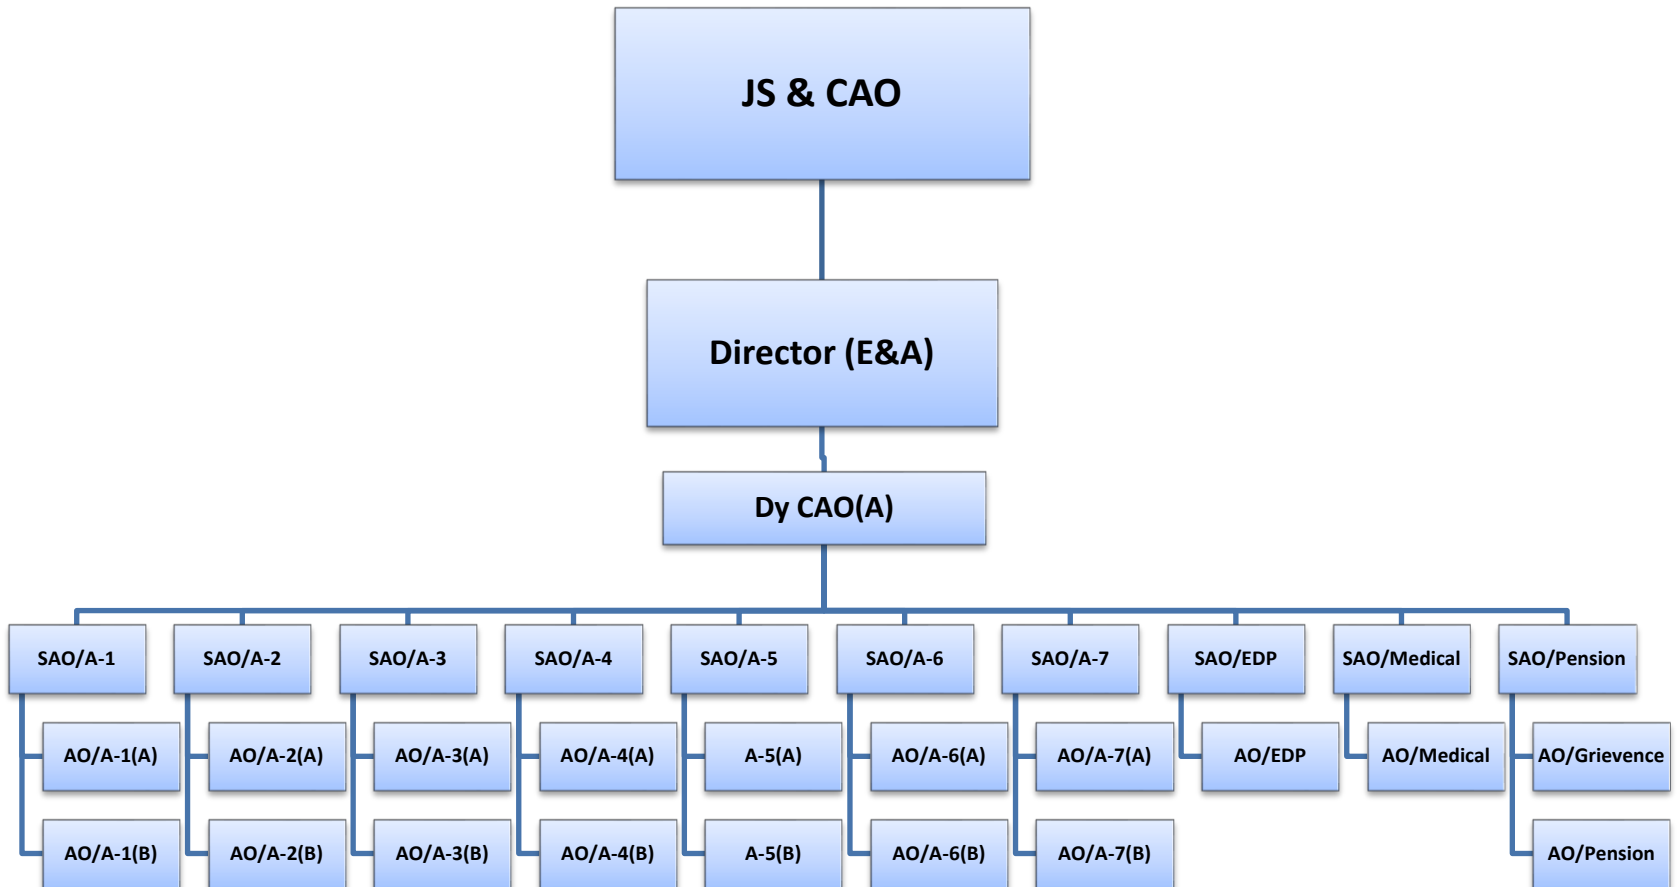

ORGANISATION CHART

OFFICE OF JS & CAO

ORGANISATION CHART – MPR DIVISION

ORGANISATION CHART – DCW DIVISION

ORGANISATION CHART – P&L DIVISION

ORGANISATION CHART – DHTI DIVISION

ORGANISATION CHART – FM DIVISION

ORGANISATION CHART – ADMINISTRATIVE DIVISION

ORGANISATION CHART – QUARTERING DIVISION

ORGANISATION CHART – SPECIAL PROJECT DIVISION

ORGANISATION CHART – WORKS DIVISION