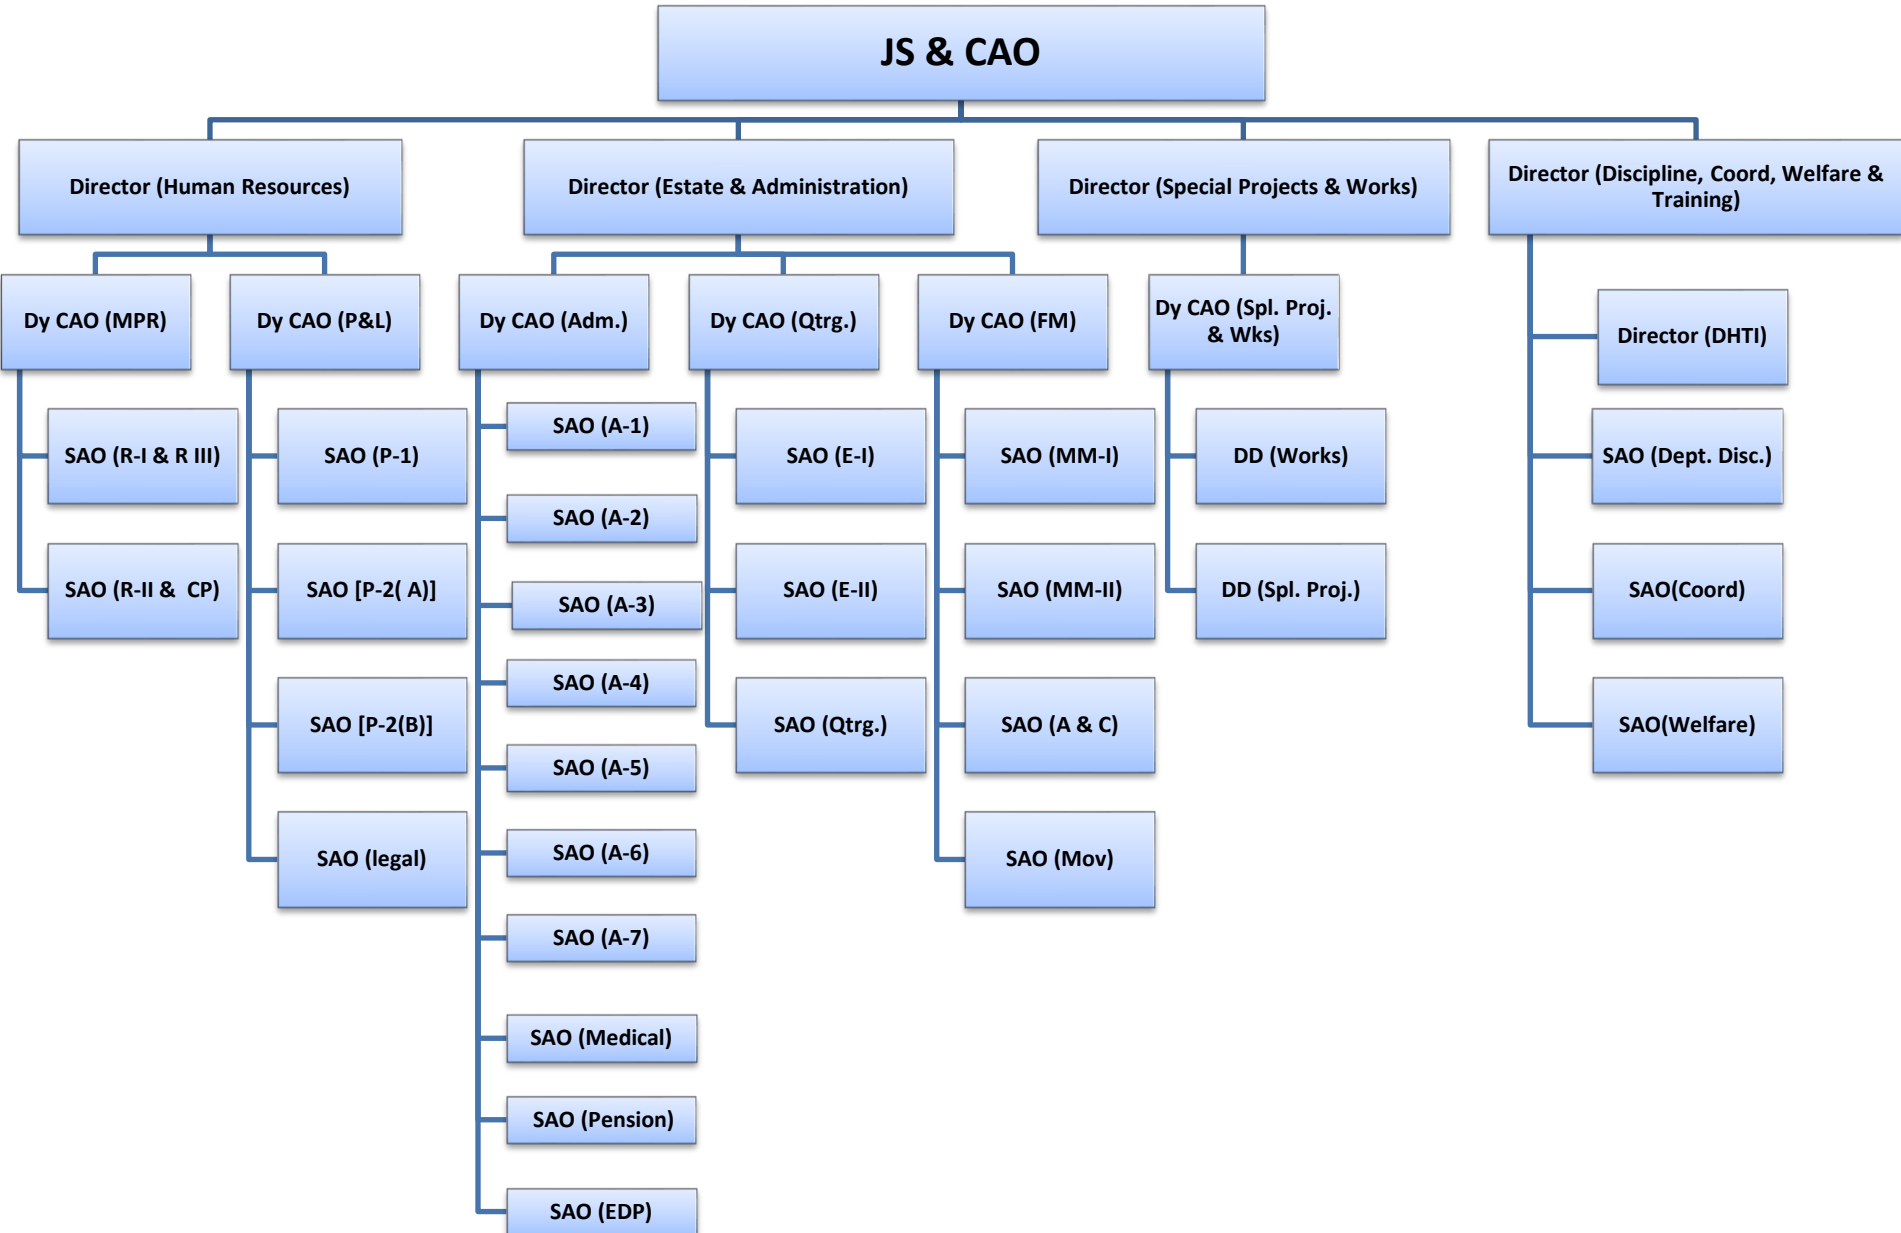

ORGANISATION CHART

OFFICE OF JS & CAO

ORGANISATION CHART – MPR DIVISION

ORGANISATION CHART – DCW DIVISION

ORGANISATION CHART – P&L DIVISION

ORGANISATION CHART – DHTI DIVISION

ORGANISATION CHART – FM DIVISION

ORGANISATION CHART – ADMINISTRATIVE DIVISION

ORGANISATION CHART – QUARTERING DIVISION

ORGANISATION CHART – SPECIAL PROJECT DIVISION

ORGANISATION CHART – WORKS DIVISION